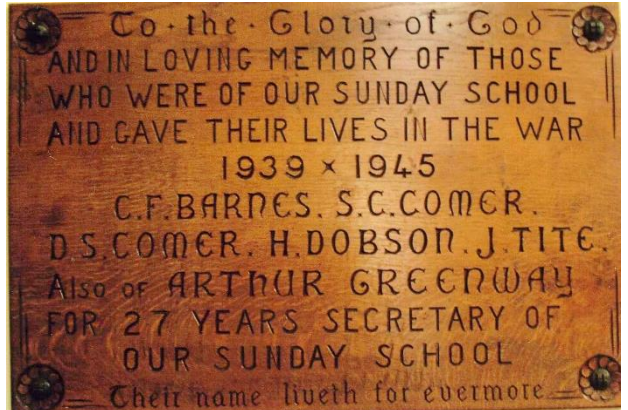

Congregational Church Memoria

(48008) WT.P.2259/2808 20.000 3/53 A.&E.W.LTD. GP.685

Graves Registration Report Form.

COUNTRY: FRANCE. ~~COMMUNE~~ REPORT No. : SCHEDULE No. : 14 MH

PLACE OF BURIAL : LA DELIVRANDE WAR CTY., DOUVRES.

Land belongs to _____

Certified complete and correct.

The following are buried here :—

Signature: *[Signature]* Date: 2 NOV 1954
Records Dep't - France

P.R.G.	No. and Rank	Initials, Name and Honours	Unit	Date of Death	For works use
<u>Gr.No.</u>		<u>PLOT III ROW B</u>			
✓ 5	5059236 Cpl.	B.L. HOLT ✓	R.E.M.E.	13. 8.44.	C.H
✓ 6	P/JX. 151667 Yeo. of Sigs.	H.G. KERNUTT ✓	R.N. H.MS.. "Quorn"	3. 8.44.	C.H
✓ 7	4860550 Cpl.	M. WATSON ✓	1st Bn. Leicestershire Regt.	9. 8.44.	C.H
✓ 8	2110747 Dvr.	W.H.E. WEAVER ✓	R.E.	12. 8.44.	C.H
✓ 9	14552789 L/Cpl.	F.E.F. CARTWRIGHT ✓	8th Bn. Para. Regt. A.A.C.	9. 8.44.	C.H
✓ 10	4868069 Pte.	C.F. BARNES ✓	1st Bn. Leicester shire Regt.	13. 8.44.	C.H

Graves Registration Report